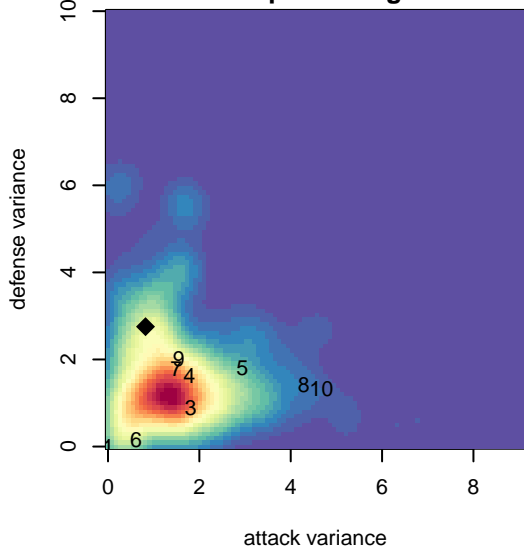

PCU Black B99

Portland City United SC
 Portland, OR
 B99 total strength=1098
 attack=4.09 defense=1.93
 spr league = Win OYS B99 Div 1

alt names used:
 PORTLAND CITY UNITED PCU 99 BLACK (OI
 PCU 99B Black
 PCU 99B Black

Venues played:
 2014 Crossfire OR Win Showcase U15 U15
 2014 Win OYS B99 Division 1
 2014 OYS Presidents Cup B99

PCU Black B99
 Dots are actual minus expected GF (blue circles) and GA (red triangles).
 Blue line is smoothed change in attack strength. Red is smoothed change in defense strength.

**attack and defense variance (black dot)
relative to other teams
and top 10 in region**

**attack and defense rating
relative to others at age
and all opponents in last 13 months**

**attack and defense rating
relative to others at age
and all opponents in last 13 months**

Performance relative to 13 month average

Performance relative to 13 month average

Distribution of opponents
 Red = Lose zone, Blue = Win zone, Green = Even
 Black line separates win/lose zones

lot. A=Neither has attack advantage, B=Opponent has both attack and defense advantage, C=Opponent has both attack and defense disadvantage, D=Both have